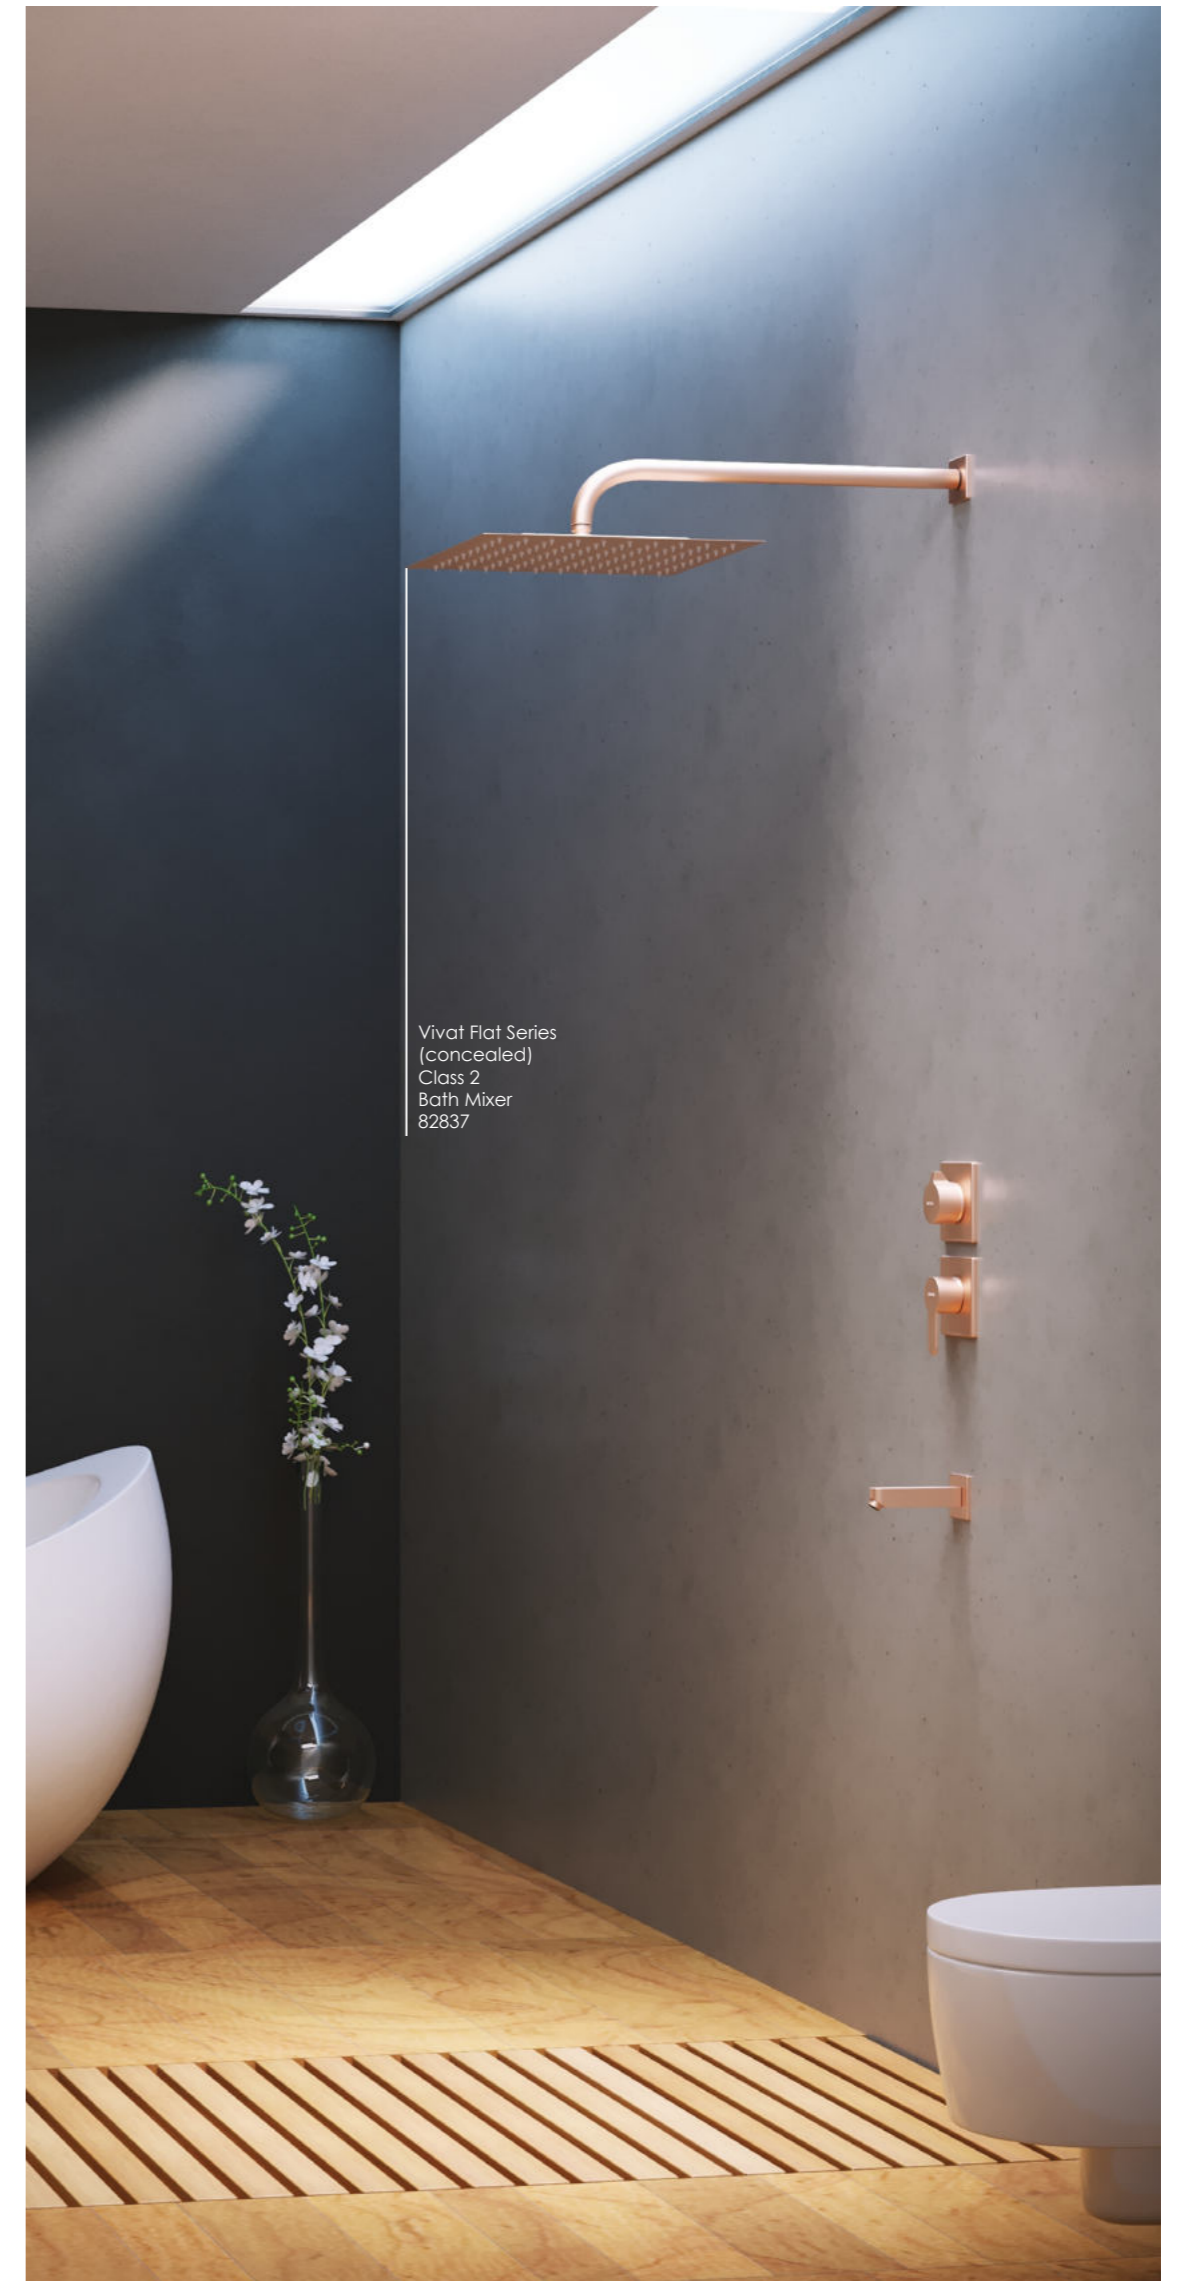

RoseGold-Black  
● 87337

Matte Golden  
● 83137

Matte Chrome  
● 83237

Golden-Milky  
● 82937

Vivat Flat Series  
(concealed)  
Class 2  
Bath Mixer  
82837

Vivat Flat Series  
Basin Mixer  
82713

Vivat Flat Series  
Shower Mixer  
82711

CONCEALED COLLECTION

RASSAN

Vivat Flat  
Class 3  
Bath Mixer

Chrome-Milky  
● 85038

RoseGold  
● 83038

Golden  
● 82738

Chrome  
● 82638

RoseGold-Black  
● 87438