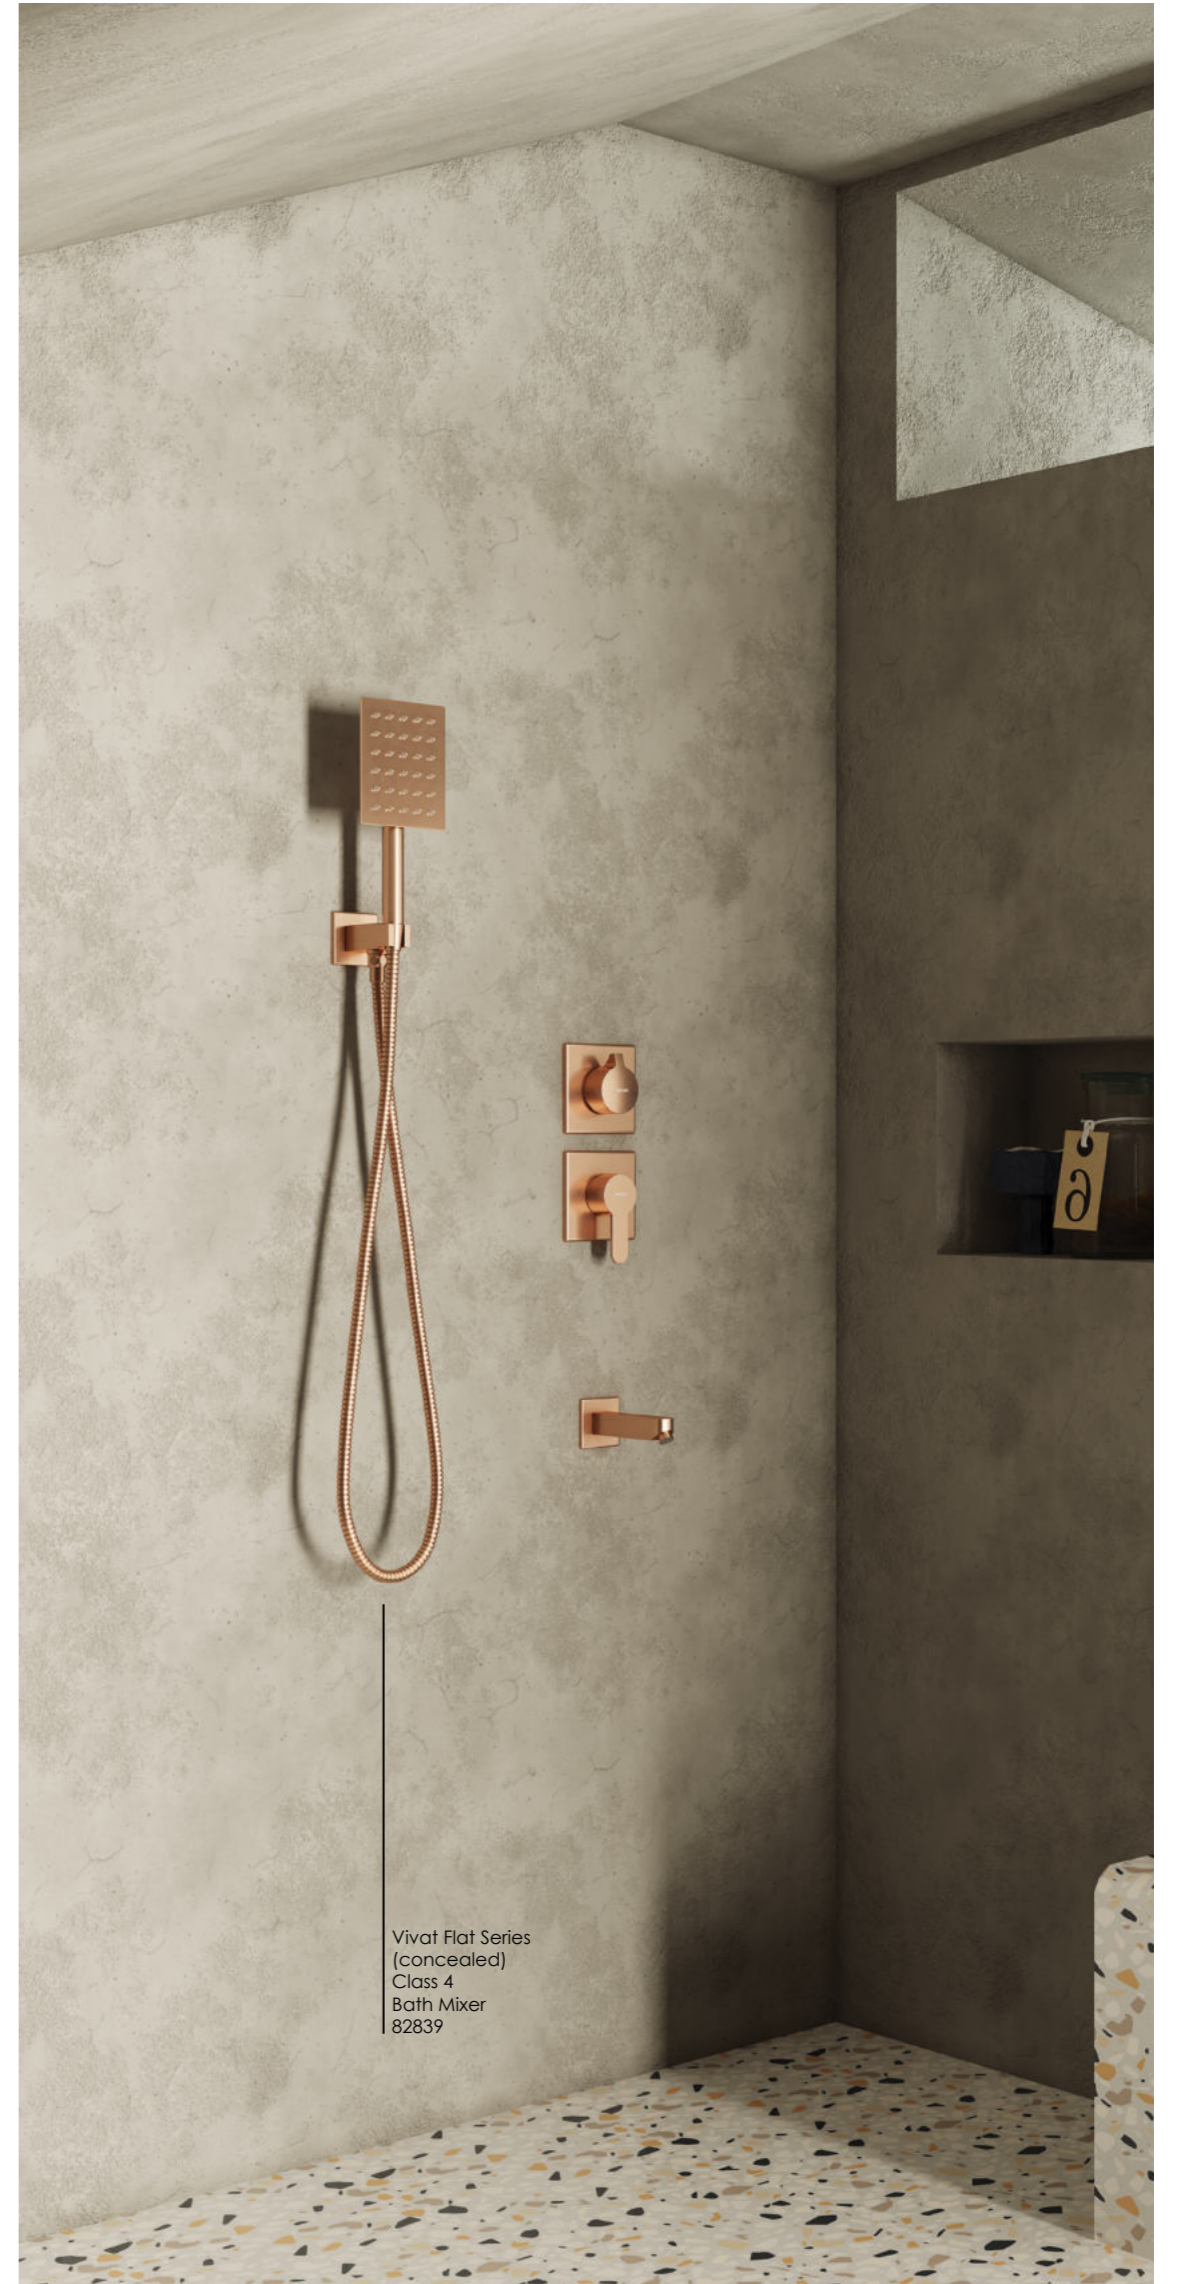

Vivat Flat Series
(concealed)
Class 4
Bath Mixer
82839