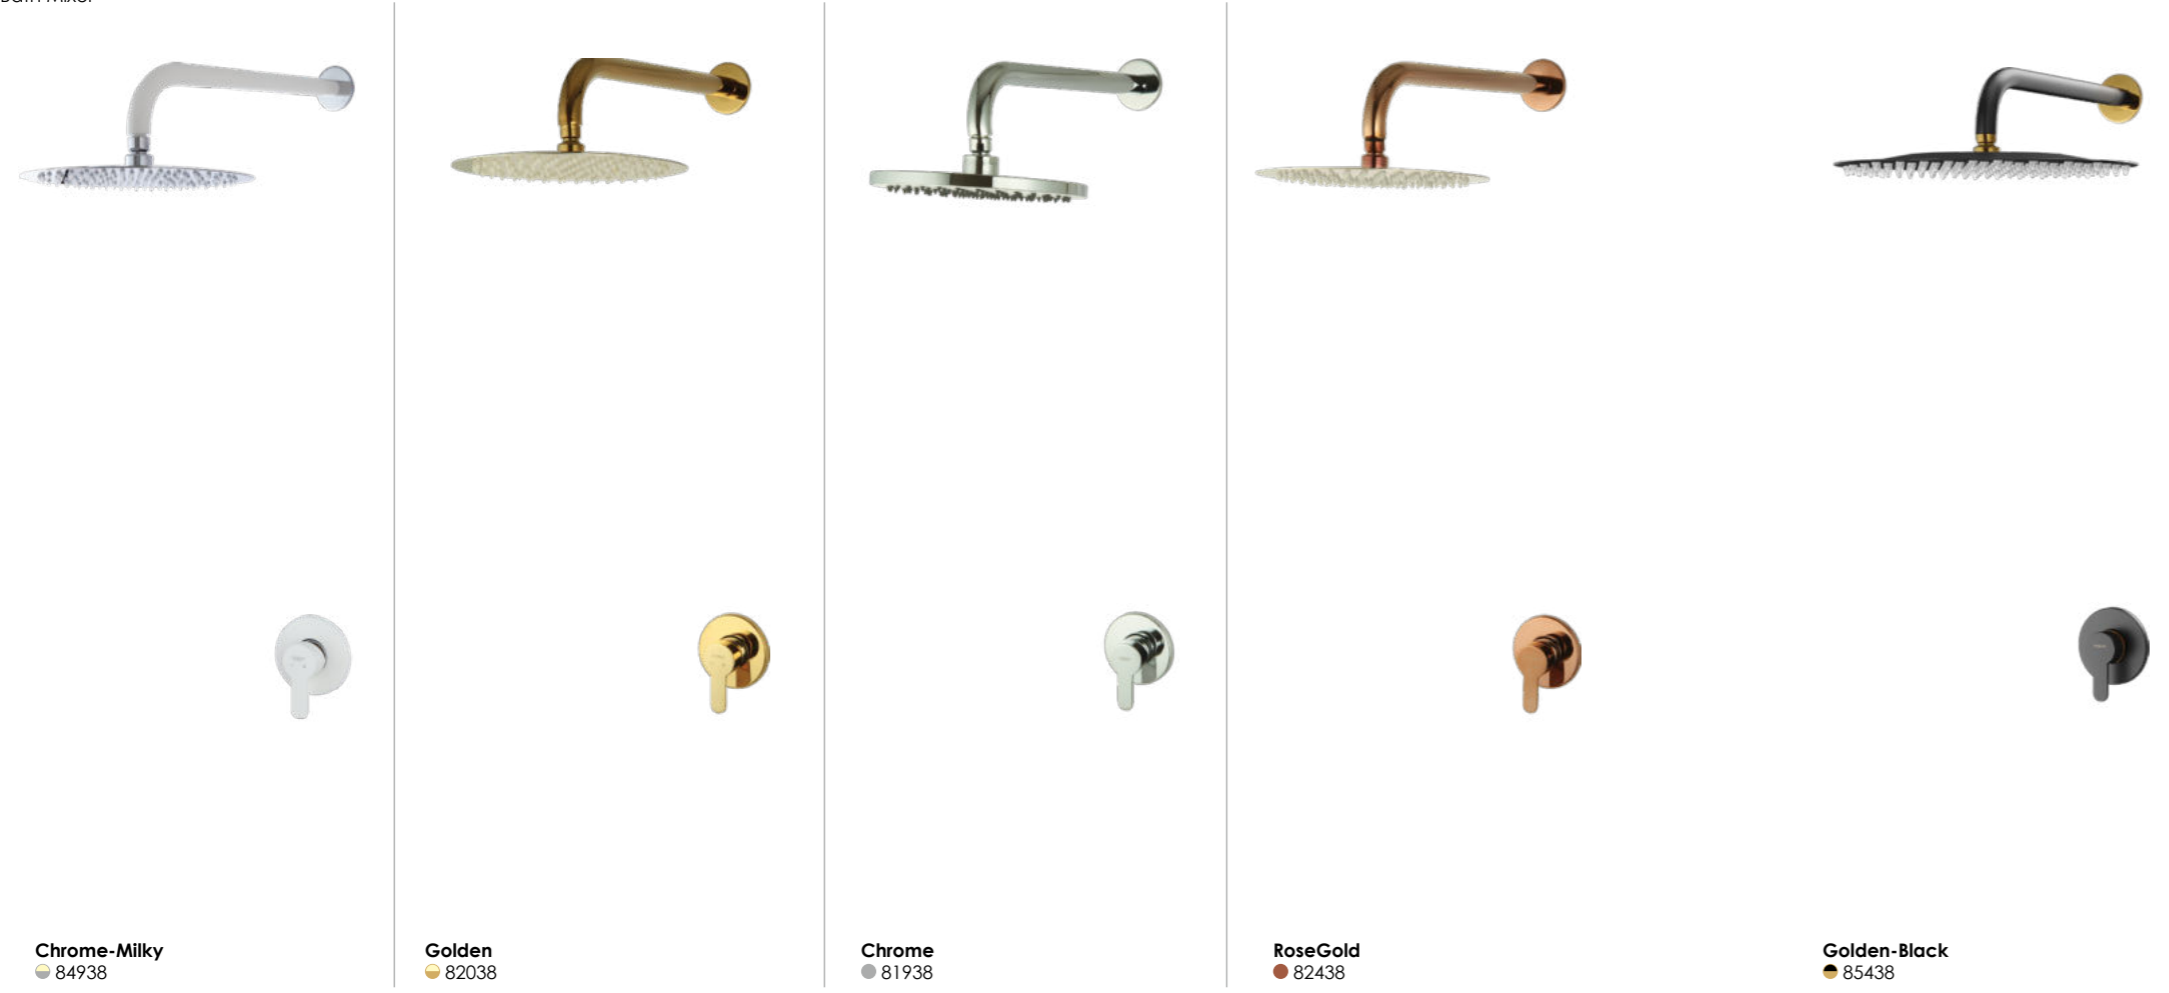

Vivat Tenso Series  
(concealed)  
Class 2  
Bath Mixer  
82037

Vivat Tenso Series  
(concealed)  
Basin Mixer  
82013

Vivat Tenso Series  
(concealed)  
Shower Mixer  
82011

CONCEALED COLLECTION

RASSAN

Vivat Tenso  
Class 3  
Bath Mixer

Chrome-Milky  
● 84938

Golden  
● 82038

Chrome  
● 81938

RoseGold  
● 82438

Golden-Black  
● 85438

Black  
● 84738

Matte Golden  
● 82338

Matte Chrome  
● 82538