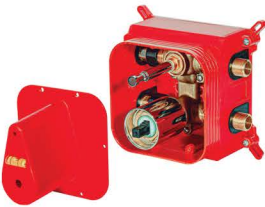

Product code: 6136-14-101

Bath - Central

NEW

Product code: 6146-13-101

Ava Basin - Central

Product code: 6113-12-501  
Intelligent

Verona Type 3 Bath - Central

Product code: 6134-13-501