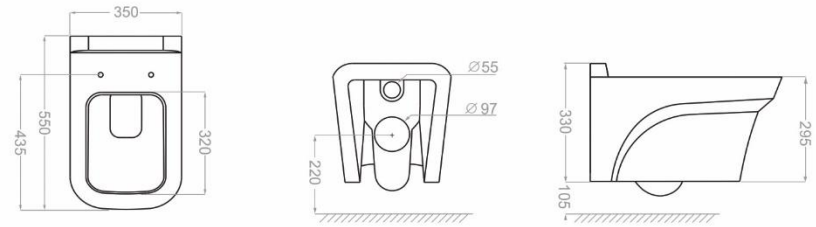

Resistant to loads up to 400 kg

RGG (EN 997) Standard

یونیک | UNIQUE

WALL HUNG TOILET

Technical Information (mm)

Distance Between The Tow Fixing Holes : 180

Soft Closing Door

Glazing Trap