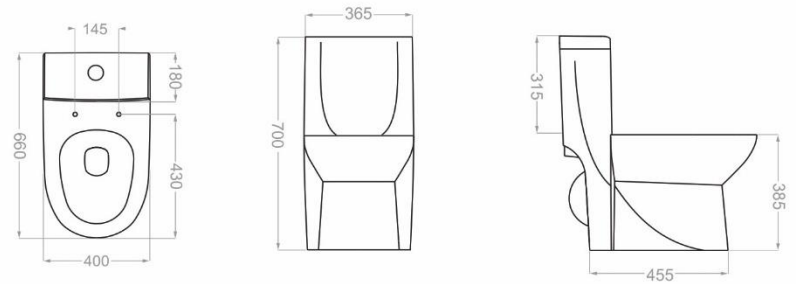

ONE PIECE TOILET

Technical Information (mm)

S Trap: 260

Outlet Diameter: 100

Rim Type: Rimless- Closed

Flushing System: Washdown

Soft Closing Door

Glazing Trap

Resistant to loads up to 450 kg

RGB FINISH

EN-997 Standard

اورلاند | ORLAND

ONE PIECE TOILET

Technical Information (mm)

S Trap: 230

Outlet Diameter: 750