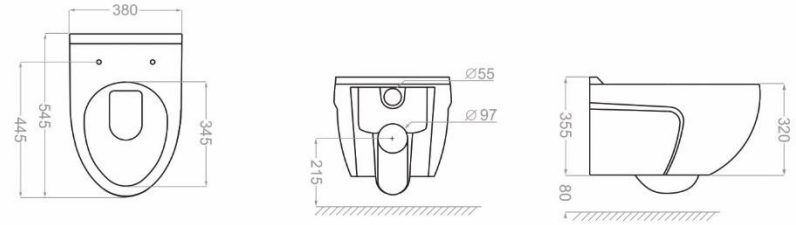

Technical Information (mm)

Distance Between The Tow Fixing Holes : 230

-  Soft Closing Door
-  Glazing Trap
-  Low Consumption
-  Resistant to loads up to 400 kg
-  RGB (PVC)
EN-997 Standard

پلاتوس | PLAUTUS

WALL HUNG TOILET

Technical Information (mm)

Distance Between The Tow Fixing Holes : 180

Soft Closing Door

Glazing Trap

Low Consumption

Resistant to loads up to 400 kg

RGG Finish