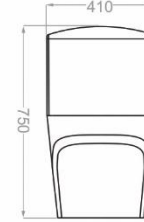

S Trap: 260

Outlet Diameter: 100

-  Rim Type: Rimless- Closed
-  Flushing System: Washdown
-  Soft Closing Door
-  Glazing Trap
-  Resistant to loads up to 400 kg
-  RGB FINISH
-  EN-997 Standard

آلتو | ALTO

ONE PIECE TOILET

Technical Information (mm)

S Trap: 260

Outlet Diameter: 100

Rim Type: Rimless- Closed

Flushing System: Washdown

Soft Closing Door

Glazing Trap