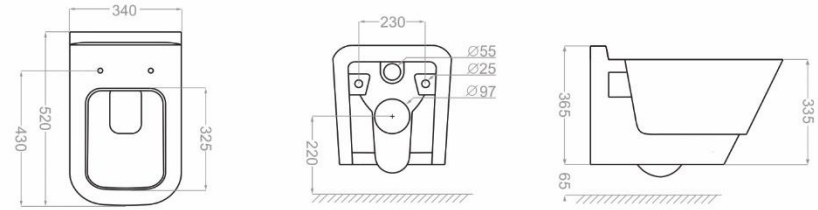

Flushing System: Siphonic

Rim Type: Tornado

Soft Closing Door

Glazing Trap

Resistant to loads up to 450 kg

EN-597 Standard

رومكس | RUMEX

WALL HUNG TOILET

Technical Information (mm)

Distance Between The Tow Fixing Holes : 230

-  Soft Closing Door
-  Glazing Trap
-  Low Consumption
-  Resistant to loads up to 400 kg
-  RGB (PVC)
EN-997 Standard

پلاتوس | PLAUTUS