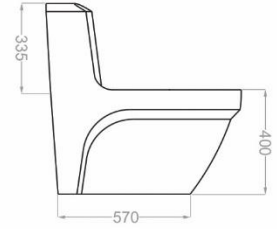

S Trap: 260

Outlet Diameter: 100

-  Rim Type: Rimless- Closed
-  Flushing System: Washdown
-  Soft Closing Door
-  Glazing Trap
-  Resistant to loads up to 400 kg
-  RGB FINISH
-  EN-997 Standard

آلتو | ALTO

ONE PIECE TOILET

Technical Information (mm)

S Trap: 260

Outlet Diameter: 100

Rim Type: Rimless- Closed

Flushing System: Washdown

Soft Closing Door

Glazing Trap

Resistant to loads up to 450 kg

RGB FINISH

EN-997 Standard

اورلاند | ORLAND

ONE PIECE TOILET

Technical Information (mm)

S Trap: 230

Outlet Diameter: 750