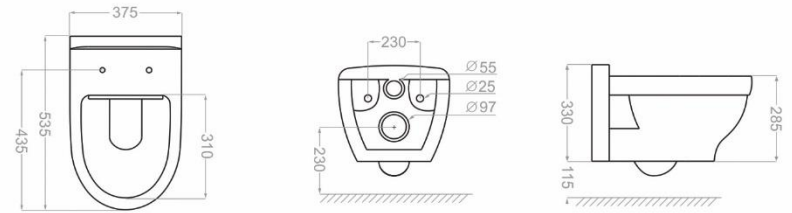

Glazing Trap

Low Consumption

Resistant to loads up to 400 kg

RGB finish
EN-997 Standard

کلین | CLEAN

WALL HUNG TOILET

Technical Information (mm)

Distance Between The Tow Fixing Holes : 230