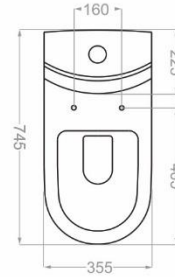

GOLSAR

SANITARYWARE

الانانت | ELEGANT

ONE PIECE TOILET

Technical Information (mm)

S Trap: 250

Outlet Diameter: 100

Rim Type: Rimless- Closed

S Trap: 260

Outlet Diameter: 100

-  Rim Type: Rimless- Closed
-  Flushing System: Washdown
-  Soft Closing Door
-  Glazing Trap
-  Resistant to loads up to 400 kg
-  RGB FINISH
-  EN-997 Standard

آلتو | ALTO

ONE PIECE TOILET

Technical Information (mm)

S Trap: 260

Outlet Diameter: 100

Rim Type: Rimless- Closed

Flushing System: Washdown

Soft Closing Door

Glazing Trap

Resistant to loads up to 450 kg

RGB FINISH

EN-997 Standard

اورلاند | ORLAND

ONE PIECE TOILET

Technical Information (mm)

S Trap: 230

Outlet Diameter: 750