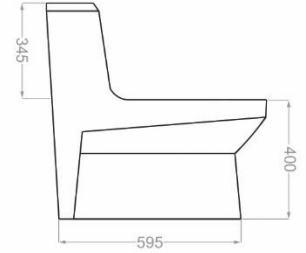

GOLSAR

SANITARYWARE

الانانت | ELEGANT

ONE PIECE TOILET

Technical Information (mm)

S Trap: 250

Outlet Diameter: 100

Rim Type: Rimless- Closed

S Trap: 260

Outlet Diameter: 100

-  Rim Type: Rimless- Closed
-  Flushing System: Washdown
-  Soft Closing Door
-  Glazing Trap
-  Resistant to loads up to 400 kg
-  RGB FINISH
-  EN-997 Standard

آلتو | ALTO

ONE PIECE TOILET

Technical Information (mm)

S Trap: 260

Outlet Diameter: 100

Rim Type: Rimless- Closed

Flushing System: Washdown

Soft Closing Door

Glazing Trap