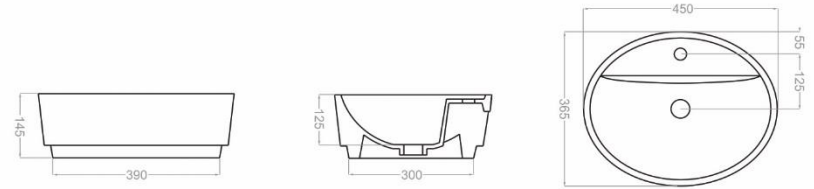

ديانا | DIANA

COUNTERTOP

Technical Information (mm)

Depth : 95

GL7

COUNTERTOP

Technical Information (mm)

Depth : 120

وینر | WINNER

COUNTERTOP

Technical Information (mm)

Depth : 125

۴۵ وینر | WINNER 45

COUNTERTOP

Technical Information (mm)

Depth : 125

GL10 | ○

COUNTERTOP

Technical Information (mm)

Depth : 85

luminous

GL10 |

COUNTERTOP

Technical Information (mm)