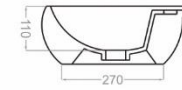

Distance Between The Tow Fixing Holes : 180

Soft Closing Door

Glazing Trap

Low Consumption

Resistant to loads up to 400 kg

RGB (RAL)
EN-997
Standard

پلاتوس ۴۷ | PLAUTUS 47

COUNTERTOP

Technical Information (mm)

Depth : 110

الگانت | ELEGANT

COUNTERTOP

Technical Information (mm)

Depth : 115

اوربیت | ORBIT

COUNTERTOP