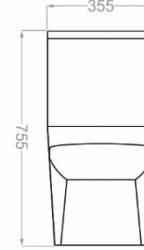

S Trap: 260

Outlet Diameter: 100

-  Rim Type: Rimless- Closed
-  Flushing System: Washdown
-  Soft Closing Door
-  Glazing Trap
-  Resistant to loads up to 400 kg
-  RGB FINISH
-  EN-997 Standard

آلتو | ALTO