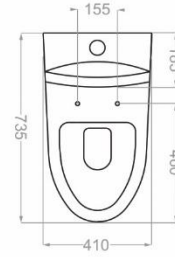

S Trap: 260

Outlet Diameter: 100

-  Rim Type: Rimless- Closed
-  Flushing System: Washdown
-  Soft Closing Door
-  Glazing Trap
-  Resistant to loads up to 400 kg
-  RGB FINISH
-  EN-997 Standard

آلتو | ALTO

ONE PIECE TOILET

Technical Information (mm)

S Trap: 260

Outlet Diameter: 100

Rim Type: Rimless- Closed

Flushing System: Washdown

Soft Closing Door

Glazing Trap

Resistant to loads up to 450 kg

RGB FINISH

EN-997 Standard

اورلاند | ORLAND

ONE PIECE TOILET

Technical Information (mm)

S Trap: 230

Outlet Diameter: 750