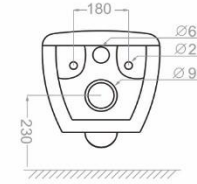

اورلاند | ORLAND

WALL HUNG TOILET

Technical Information (mm)

Distance Between The Tow Fixing Holes : 180

Soft Closing Door

Glazing Trap

Low Consumption

Resistant to loads up to 400 kg

RGB (RAL)
EN-997
Standard