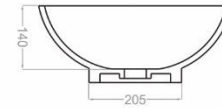

GL8

COUNTERTOP

Technical Information (mm)

Depth : 140