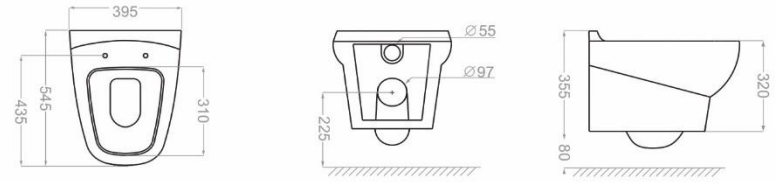

Low Consumption

Resistant to loads up to 400 kg

EN-997 Standard

پارمیس | PARMIS

WALL HUNG TOILET

Technical Information (mm)

Distance Between The Tow Fixing Holes : 180

Soft Closing Door

Glazing Trap

Low Consumption

Resistant to loads up to 400 kg

RGB finish
EN-997 Standard

کلین | CLEAN

WALL HUNG TOILET

Technical Information (mm)

Distance Between The Tow Fixing Holes : 230