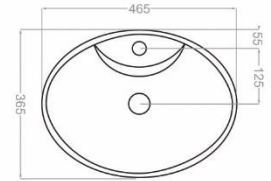

Distance Between The Tow Fixing Holes : 180

Soft Closing Door

Glazing Trap

Low Consumption

Resistant to loads up to 400 kg

RGB (RAL)
EN-997
Standard

پلاتوس ۴۷ | PLAUTUS 47

COUNTERTOP

Technical Information (mm)

Depth : 110

الگانت | ELEGANT

COUNTERTOP

Technical Information (mm)

Depth : 115

اوربیت | ORBIT

COUNTERTOP

Technical Information (mm)

Depth : 110

گلوری | GLORY

COUNTERTOP

Technical Information (mm)

Depth : 120

دایموند | DIAMOND

COUNTERTOP