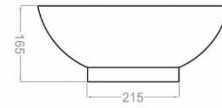

GL8

COUNTERTOP

Technical Information (mm)

Depth : 140