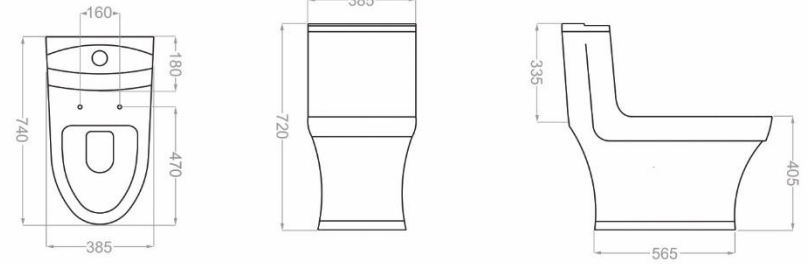

GOLSAR

SANITARYWARE

الانانت | ELEGANT

ONE PIECE TOILET

Technical Information (mm)

S Trap: 250

Outlet Diameter: 100

Rim Type: Rimless- Closed

Flushing System: Washdown

Soft Closing Door

Glazing Trap

Resistant to loads up to 400 kg

EN-997 Standard

وینر | WINNER

ONE PIECE TOILET

Technical Information (mm)

S Trap: 260

Outlet Diameter: 100

-  Rim Type: Rimless- Closed
-  Flushing System: Washdown
-  Soft Closing Door
-  Glazing Trap
-  Resistant to loads up to 400 kg
-  RGB FINISH
-  EN-997 Standard

آلتو | ALTO

ONE PIECE TOILET

Technical Information (mm)

S Trap: 260

Outlet Diameter: 100

Rim Type: Rimless- Closed

Flushing System: Washdown

Soft Closing Door

Glazing Trap