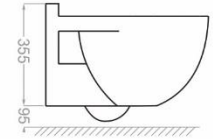

اورلاند | ORLAND

WALL HUNG TOILET

Technical Information (mm)

Distance Between The Tow Fixing Holes : 180

Soft Closing Door

Glazing Trap

Low Consumption

Resistant to loads up to 400 kg

RGB (RAL)
EN-997
Standard