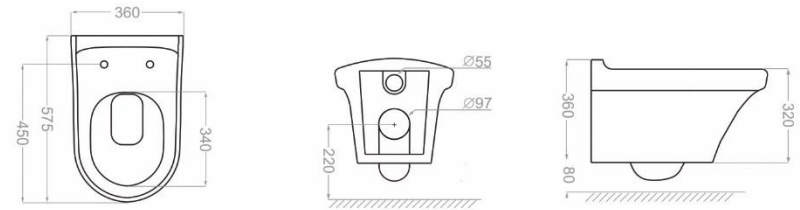

WALL HUNG TOILET

Technical Information (mm)

Distance Between The Tow Fixing Holes : 180

Soft Closing Door

Glazing Trap

Low Consumption

Resistant to loads up to 400 kg

RGG Finish

EN-997 Standard

هليا | HELIA

WALL HUNG TOILET

Technical Information (mm)

Distance Between The Tow Fixing Holes : 180

Soft Closing Door

Glazing Trap

Low Consumption