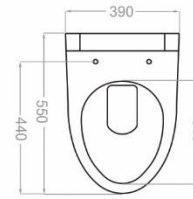

اورلاند | ORLAND

WALL HUNG TOILET

Technical Information (mm)

Distance Between The Tow Fixing Holes : 180

Soft Closing Door

Glazing Trap

Low Consumption

Resistant to loads up to 400 kg

RGB (RAL)
EN-997
Standard