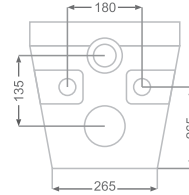

Name of Product	Length mm	Width mm	Height mm
Despina Wall Hung Water Closet 49	489	362	355