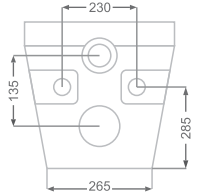

Delta 36

دلتا ۳۶ (روسنگی)

Name of Product	Length mm	Width mm	Height mm
Delta Top Counter 36	360	360	120

Diana 40

دیانا ۴۰ (روسنگی)

Name of Product	Length mm	Width mm	Height mm
Diana Top Counter 40	404	404	137

Name of Product	Length mm	Width mm	Height mm
Silvia Top Counter 50	498	340	172

Name of Product	Length mm	Width mm	Height mm
Romina Top Counter 52	520	355	152

Name of Product	Length mm	Width mm	Height mm
Yaris Top Counter 45	450	380	188

Name of Product	Length mm	Width mm	Height mm
Katia Wall Hung Water Closet 56	555	390	395

Name of Product	Length mm	Width mm	Height mm
Despina Wall Hung Water Closet 49	489	362	355

Name of Product	Length mm	Width mm	Height mm
Caprice Wall Hung Water Closet 54	536	375	330

Name of Product	Length mm	Width mm	Height mm
Mega Wall Hung Water Closet 57	565	375	368

Name of Product	Length mm	Width mm	Height mm
Silvia Wall Hung Water Closet 55	545	380	387

Katia Set

ست کاتیا

Name of Product	Length mm	Width mm	Height mm
Wash Basin 68 / 55	672 / 545	462 / 424	-
Half Pedestal 68 / 55	333 / 285	300 / 277	288 / 285
Water Closet Wall Hung	555	390	395