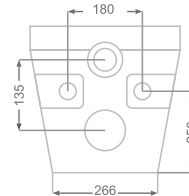

Delta 36

دلتا ۳۶ (روسنگی)

Name of Product	Length mm	Width mm	Height mm
Delta Top Counter 36	360	360	120

Diana 40

دیانا ۴۰ (روسنگی)

Name of Product	Length mm	Width mm	Height mm
Diana Top Counter 40	404	404	137

Name of Product	Length mm	Width mm	Height mm
Silvia Top Counter 50	498	340	172

Name of Product	Length mm	Width mm	Height mm
Romina Top Counter 52	520	355	152

Name of Product	Length mm	Width mm	Height mm
Yaris Top Counter 45	450	380	188

Name of Product	Length mm	Width mm	Height mm
Katia Wall Hung Water Closet 56	555	390	395

Name of Product	Length mm	Width mm	Height mm
Despina Wall Hung Water Closet 49	489	362	355

Name of Product	Length mm	Width mm	Height mm
Caprice Wall Hung Water Closet 54	536	375	330

Name of Product	Length mm	Width mm	Height mm
Mega Wall Hung Water Closet 57	565	375	368

Name of Product	Length mm	Width mm	Height mm
Silvia Wall Hung Water Closet 55	545	380	387

Katia Set

ست کاتیا

Name of Product	Length mm	Width mm	Height mm
Wash Basin 68 / 55	672 / 545	462 / 424	-
Half Pedestal 68 / 55	333 / 285	300 / 277	288 / 285
Water Closet Wall Hung	555	390	395